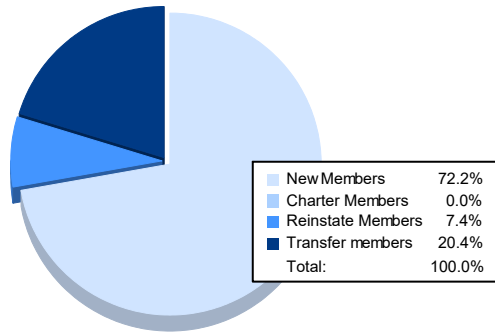

Year	New Clubs	Dropped Clubs	Gain/ Loss Clubs	New Members	Charter Members	Reinstate Members	Transfer Members	Total Member Added	Total Members Dropped	Gain/ Loss Members
2016-2017	0	0	0	137	1	4	6	148	167	-19
2017-2018	0	1	-1	101	0	11	11	123	195	-72
2018-2019	0	1	-1	95	0	3	2	100	157	-57
2019-2020	0	0	0	87	0	9	3	99	153	-54
2020-2021	0	0	0	39	0	4	11	54	145	-91
<b>Average</b>	<b>0</b>	<b>0</b>	<b>0</b>	<b>92</b>	<b>0</b>	<b>6</b>	<b>7</b>	<b>105</b>	<b>163</b>	<b>-59</b>

### Membership Composition June 2021 Cumulative