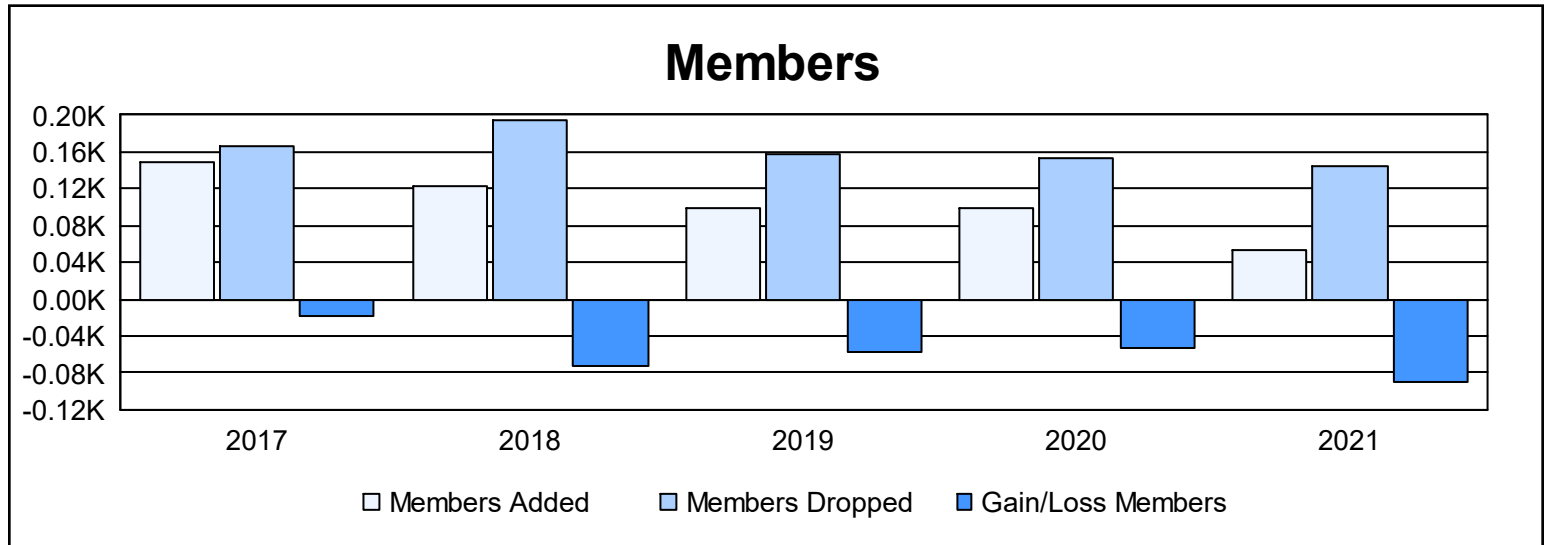

Year	New Clubs	Dropped Clubs	Gain/ Loss Clubs	New Members	Charter Members	Reinstate Members	Transfer Members	Total Member Added	Total Members Dropped	Gain/ Loss Members
2016-2017	0	0	0	137	1	4	6	148	167	-19
2017-2018	0	1	-1	101	0	11	11	123	195	-72
2018-2019	0	1	-1	95	0	3	2	100	157	-57
2019-2020	0	0	0	87	0	9	3	99	153	-54
2020-2021	0	0	0	39	0	4	11	54	145	-91
<b>Average</b>	<b>0</b>	<b>0</b>	<b>0</b>	<b>92</b>	<b>0</b>	<b>6</b>	<b>7</b>	<b>105</b>	<b>163</b>	<b>-59</b>

### Membership Composition June 2021 Cumulative