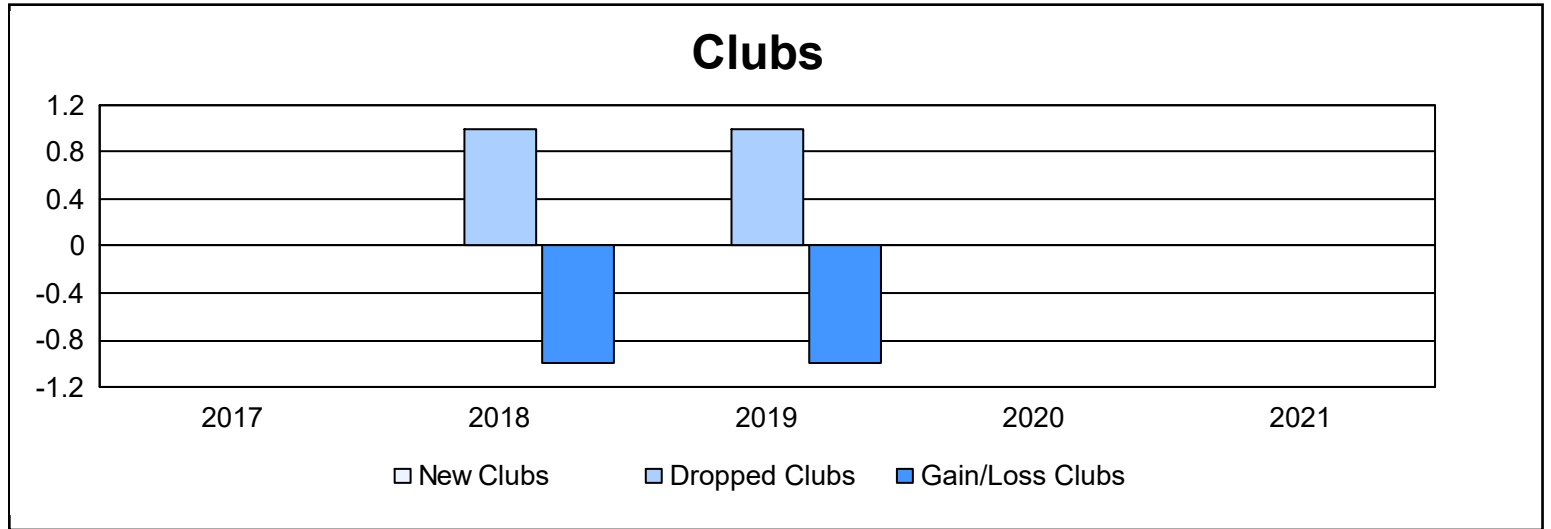

Year	New Clubs	Dropped Clubs	Gain/ Loss Clubs	New Members	Charter Members	Reinstate Members	Transfer Members	Total Member Added	Total Members Dropped	Gain/ Loss Members
2016-2017	0	0	0	137	1	4	6	148	167	-19
2017-2018	0	1	-1	101	0	11	11	123	195	-72
2018-2019	0	1	-1	95	0	3	2	100	157	-57
2019-2020	0	0	0	87	0	9	3	99	153	-54
2020-2021	0	0	0	39	0	4	11	54	145	-91
<b>Average</b>	<b>0</b>	<b>0</b>	<b>0</b>	<b>92</b>	<b>0</b>	<b>6</b>	<b>7</b>	<b>105</b>	<b>163</b>	<b>-59</b>

### Membership Composition June 2021 Cumulative